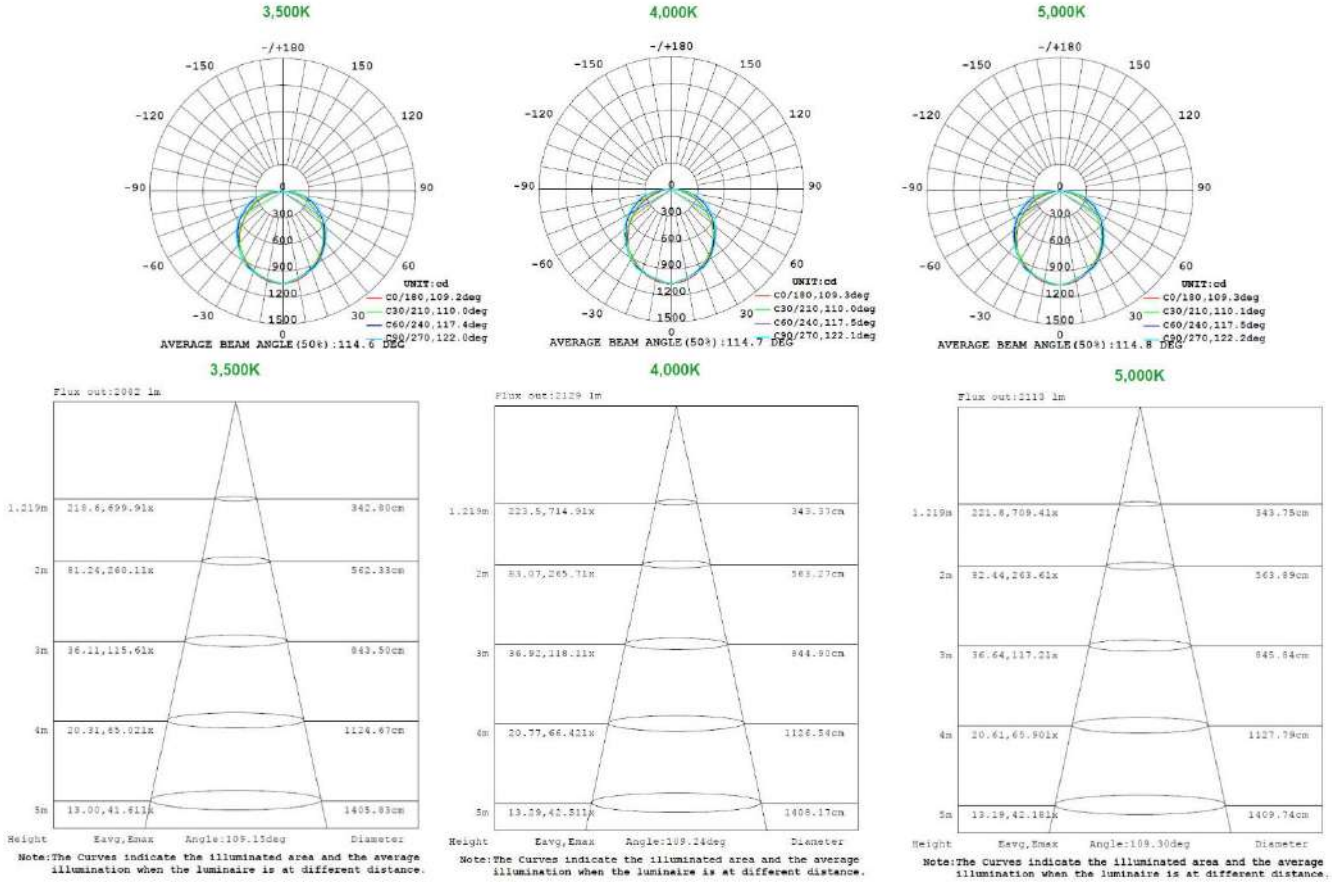

Note: The Curves indicate the illuminated area and the average illumination when the luminaire is at different distance.

Note: The Curves indicate the illuminated area and the average illumination when the luminaire is at different distance.

2x2 19W

Note: The Curves indicate the illuminated area and the average illumination when the luminaire is at different distance.

Note: The Curves indicate the illuminated area and the average illumination when the luminaire is at different distance.

Note: The Curves indicate the illuminated area and the average illumination when the luminaire is at different distance.

2x2 24W

2x2 29W

2x4 24W

2x4 29W

2x4 32W

2x4 39W

MOUNTING OPTIONS