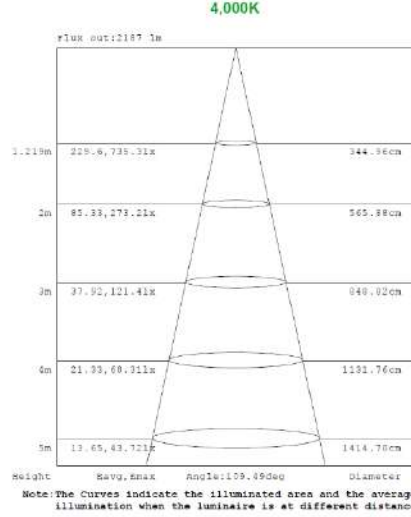

Note: The Curves indicate the illuminated area and the average illumination when the luminaire is at different distance.

Note: The Curves indicate the illuminated area and the average illumination when the luminaire is at different distance.

2x2 19W

Note: The Curves indicate the illuminated area and the average illumination when the luminaire is at different distance.

Note: The Curves indicate the illuminated area and the average illumination when the luminaire is at different distance.

Note: The Curves indicate the illuminated area and the average illumination when the luminaire is at different distance.

2x2 24W

2x2 29W

2x4 24W

2x4 29W

2x4 32W

2x4 39W

MOUNTING OPTIONS