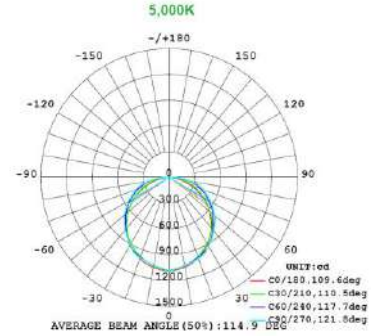

Note: The Curves indicate the illuminated area and the average illumination when the luminaire is at different distance.

Note: The Curves indicate the illuminated area and the average illumination when the luminaire is at different distance.

2x2 19W

Note: The Curves indicate the illuminated area and the average illumination when the luminaire is at different distance.

Note: The Curves indicate the illuminated area and the average illumination when the luminaire is at different distance.

Note: The Curves indicate the illuminated area and the average illumination when the luminaire is at different distance.

2x2 24W

2x2 29W

2x4 24W

2x4 29W

2x4 32W

2x4 39W

MOUNTING OPTIONS