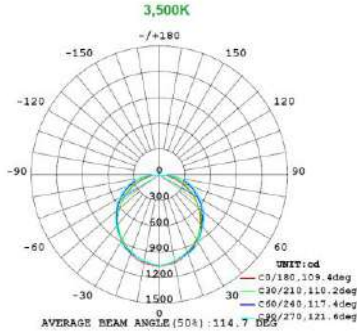

Note: The Curves indicate the illuminated area and the average illumination when the luminaire is at different distance.

Note: The Curves indicate the illuminated area and the average illumination when the luminaire is at different distance.

2x2 19W

Note: The Curves indicate the illuminated area and the average illumination when the luminaire is at different distance.

Note: The Curves indicate the illuminated area and the average illumination when the luminaire is at different distance.

Note: The Curves indicate the illuminated area and the average illumination when the luminaire is at different distance.

2x2 24W

2x2 29W

2x4 24W

2x4 29W

2x4 32W

2x4 39W

MOUNTING OPTIONS