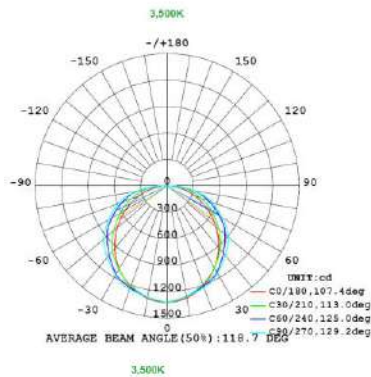

Series	Size	Dimming	1x4 Wattage	2x2 Wattage	2x4 Wattage	Color Temperature
LOC-TROF	14 = 1x4 22 = 2x2 24 = 2x4	D = Dimmable	15W 19W 24W 29W	15W 19W 24W 29W	24W 29W 32W 39W	3500K 4000K 5000K

MEASUREMENTS

MODEL	QUANTITY	WEIGHT	UPC CODE
LOC-14TROF-DMWMCCT	1	lbs	00815586029921
LOC-22TROF-DMWMCCT	1	7.4 lbs	00815586020638
LOC-24TROF-DMWMCCT	1	11.15 lbs	00815586020553

1x4 15W

1x4 19W

1x4 24W

1x4 29W

2x2 15W

Note: The Curves indicate the illuminated area and the average illumination when the luminaire is at different distance.

Note: The Curves indicate the illuminated area and the average illumination when the luminaire is at different distance.

Note: The Curves indicate the illuminated area and the average illumination when the luminaire is at different distance.

2x2 19W

Note: The Curves indicate the illuminated area and the average illumination when the luminaire is at different distance.

Note: The Curves indicate the illuminated area and the average illumination when the luminaire is at different distance.