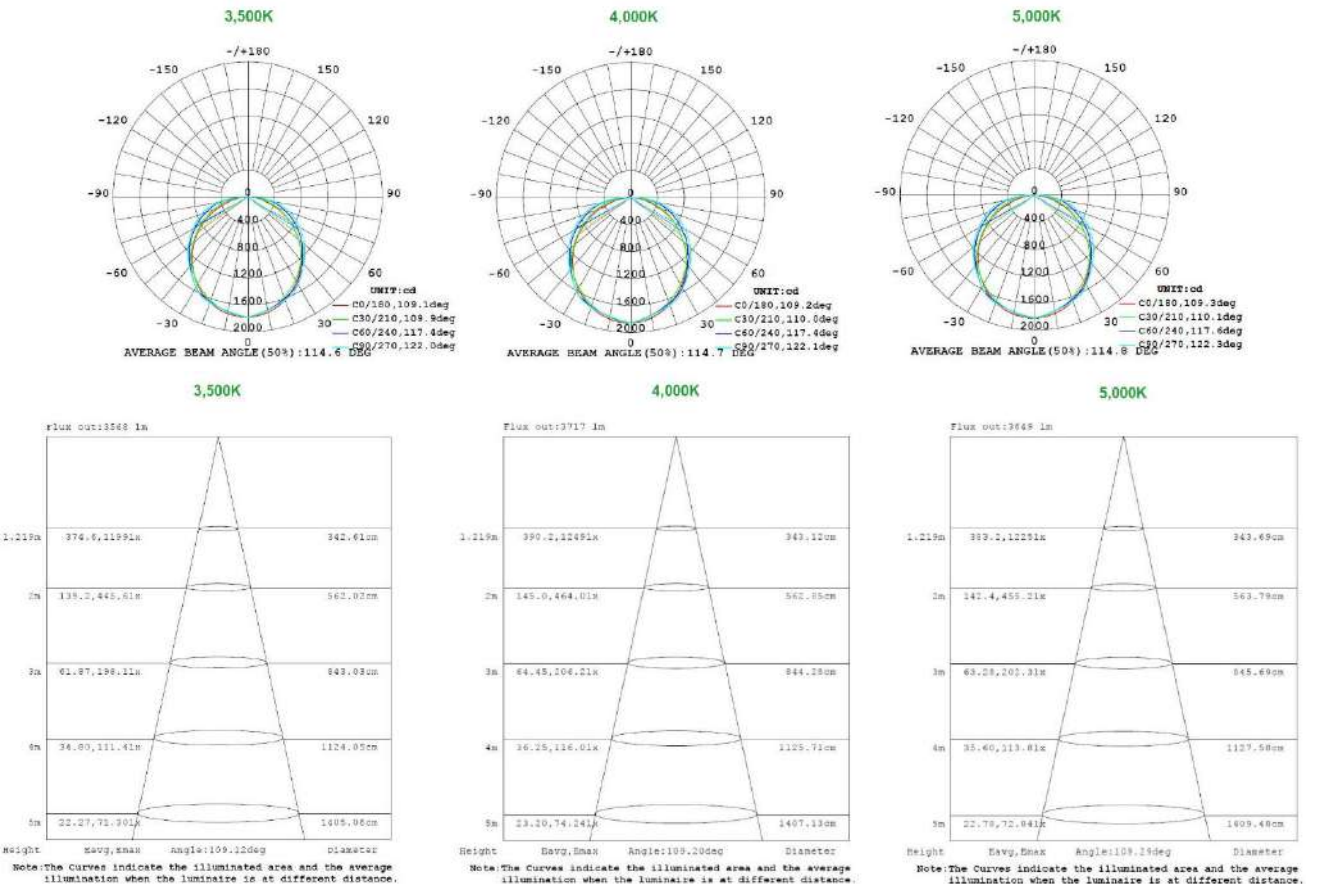

Note: The Curves indicate the illuminated area and the average illumination when the luminaire is at different distance.

Note: The Curves indicate the illuminated area and the average illumination when the luminaire is at different distance.

2x2 19W

Note: The Curves indicate the illuminated area and the average illumination when the luminaire is at different distance.

Note: The Curves indicate the illuminated area and the average illumination when the luminaire is at different distance.

Note: The Curves indicate the illuminated area and the average illumination when the luminaire is at different distance.

2x2 24W

2x2 29W

2x4 24W

2x4 29W

2x4 32W

2x4 39W

MOUNTING OPTIONS