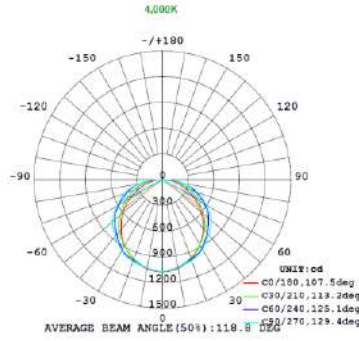

Series	Size	Dimming	1x4 Wattage	2x2 Wattage	2x4 Wattage	Color Temperature
LOC-TROF	14 = 1x4 22 = 2x2 24 = 2x4	D = Dimmable	15W 19W 24W 29W	15W 19W 24W 29W	24W 29W 32W 39W	3500K 4000K 5000K

MEASUREMENTS

MODEL	QUANTITY	WEIGHT	UPC CODE
LOC-14TROF-DMWMCCT	1	lbs	00815586029921
LOC-22TROF-DMWMCCT	1	7.4 lbs	00815586020638
LOC-24TROF-DMWMCCT	1	11.15 lbs	00815586020553

1x4 15W

1x4 19W

1x4 24W

1x4 29W

2x2 15W

Note: The Curves indicate the illuminated area and the average illumination when the luminaire is at different distance.

Note: The Curves indicate the illuminated area and the average illumination when the luminaire is at different distance.

Note: The Curves indicate the illuminated area and the average illumination when the luminaire is at different distance.

2x2 19W

Note: The Curves indicate the illuminated area and the average illumination when the luminaire is at different distance.

Note: The Curves indicate the illuminated area and the average illumination when the luminaire is at different distance.