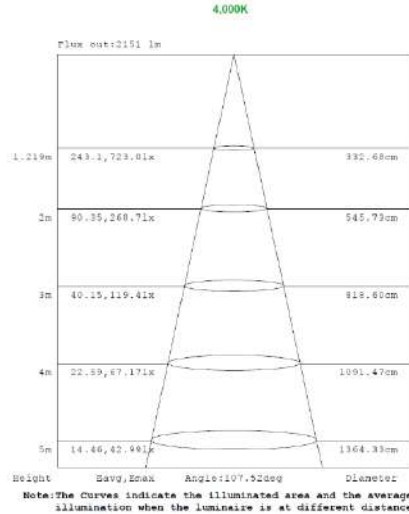

Series	Size	Dimming	1x4 Wattage	2x2 Wattage	2x4 Wattage	Color Temperature
LOC-TROF	14 = 1x4 22 = 2x2 24 = 2x4	D = Dimmable	15W 19W 24W 29W	15W 19W 24W 29W	24W 29W 32W 39W	3500K 4000K 5000K

MEASUREMENTS

MODEL	QUANTITY	WEIGHT	UPC CODE
LOC-14TROF-DMWMCCT	1	lbs	00815586029921
LOC-22TROF-DMWMCCT	1	7.4 lbs	00815586020638
LOC-24TROF-DMWMCCT	1	11.15 lbs	00815586020553

1x4 15W

1x4 19W

1x4 24W

1x4 29W

2x2 15W

Note: The Curves indicate the illuminated area and the average illumination when the luminaire is at different distance.

Note: The Curves indicate the illuminated area and the average illumination when the luminaire is at different distance.

Note: The Curves indicate the illuminated area and the average illumination when the luminaire is at different distance.

2x2 19W

Note: The Curves indicate the illuminated area and the average illumination when the luminaire is at different distance.

Note: The Curves indicate the illuminated area and the average illumination when the luminaire is at different distance.