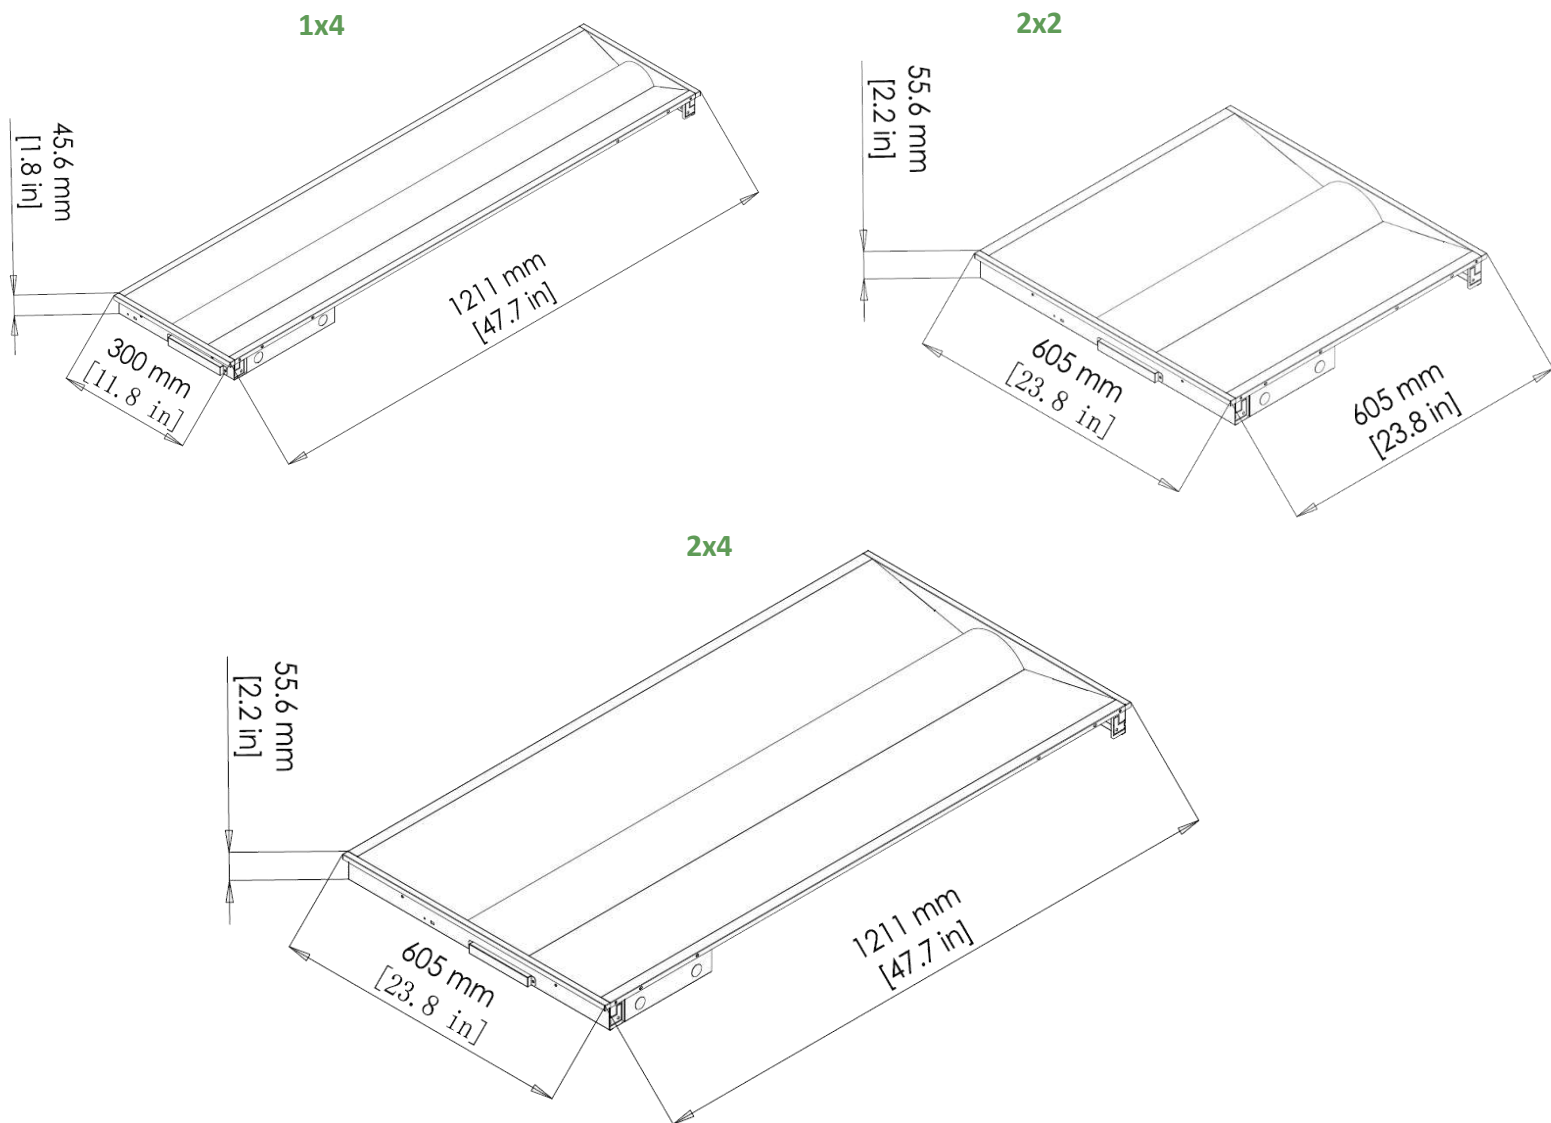

Series	Size	Dimming	1x4 Wattage	2x2 Wattage	2x4 Wattage	Color Temperature
LOC-TROF	14 = 1x4 22 = 2x2 24 = 2x4	D = Dimmable	15W 19W 24W 29W	15W 19W 24W 29W	24W 29W 32W 39W	3500K 4000K 5000K

MEASUREMENTS

MODEL	QUANTITY	WEIGHT	UPC CODE
LOC-14TROF-DMWMCCT	1	lbs	00815586029921
LOC-22TROF-DMWMCCT	1	7.4 lbs	00815586020638
LOC-24TROF-DMWMCCT	1	11.15 lbs	00815586020553

1x4 15W

1x4 19W

1x4 24W

1x4 29W

2x2 15W

Note: The Curves indicate the illuminated area and the average illumination when the luminaire is at different distance.

2x2 19W

Note: The Curves indicate the illuminated area and the average illumination when the luminaire is at different distance.

Note: The Curves indicate the illuminated area and the average illumination when the luminaire is at different distance.

Note: The Curves indicate the illuminated area and the average illumination when the luminaire is at different distance.

2x2 24W

2x2 29W

2x4 24W

2x4 29W

2x4 32W

2x4 39W

MOUNTING OPTIONS