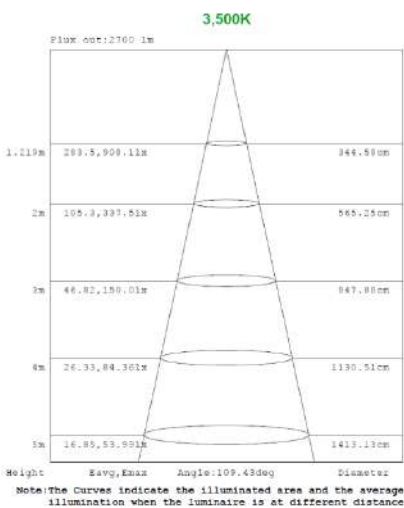

Note: The Curves indicate the illuminated area and the average illumination when the luminaire is at different distance.

Note: The Curves indicate the illuminated area and the average illumination when the luminaire is at different distance.

2x2 19W

Note: The Curves indicate the illuminated area and the average illumination when the luminaire is at different distance.

Note: The Curves indicate the illuminated area and the average illumination when the luminaire is at different distance.

Note: The Curves indicate the illuminated area and the average illumination when the luminaire is at different distance.

2x2 24W

2x2 29W

2x4 24W

2x4 29W

2x4 32W

2x4 39W

MOUNTING OPTIONS