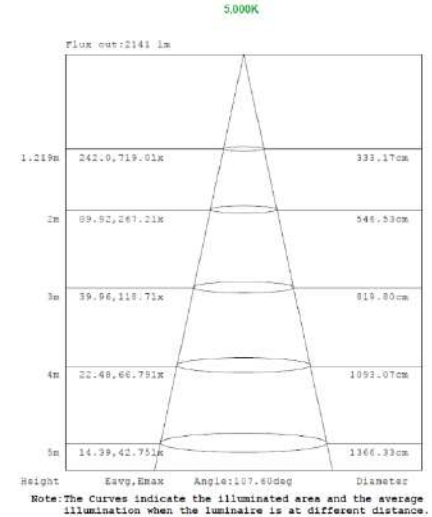

Series	Size	Dimming	1x4 Wattage	2x2 Wattage	2x4 Wattage	Color Temperature
LOC-TROF	14 = 1x4 22 = 2x2 24 = 2x4	D = Dimmable	15W 19W 24W 29W	15W 19W 24W 29W	24W 29W 32W 39W	3500K 4000K 5000K

MEASUREMENTS

MODEL	QUANTITY	WEIGHT	UPC CODE
LOC-14TROF-DMWMCCT	1	lbs	00815586029921
LOC-22TROF-DMWMCCT	1	7.4 lbs	00815586020638
LOC-24TROF-DMWMCCT	1	11.15 lbs	00815586020553

1x4 15W

1x4 19W

1x4 24W

1x4 29W

2x2 15W

Note: The Curves indicate the illuminated area and the average illumination when the luminaire is at different distance.

Note: The Curves indicate the illuminated area and the average illumination when the luminaire is at different distance.

Note: The Curves indicate the illuminated area and the average illumination when the luminaire is at different distance.

2x2 19W

Note: The Curves indicate the illuminated area and the average illumination when the luminaire is at different distance.

Note: The Curves indicate the illuminated area and the average illumination when the luminaire is at different distance.