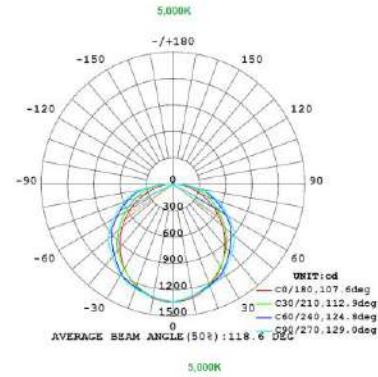

Series	Size	Dimming	1x4 Wattage	2x2 Wattage	2x4 Wattage	Color Temperature
LOC-TROF	14 = 1x4 22 = 2x2 24 = 2x4	D = Dimmable	15W 19W 24W 29W	15W 19W 24W 29W	24W 29W 32W 39W	3500K 4000K 5000K

MEASUREMENTS

MODEL	QUANTITY	WEIGHT	UPC CODE
LOC-14TROF-DMWMCCT	1	lbs	00815586029921
LOC-22TROF-DMWMCCT	1	7.4 lbs	00815586020638
LOC-24TROF-DMWMCCT	1	11.15 lbs	00815586020553

1x4 15W

1x4 19W

1x4 24W

1x4 29W

2x2 15W

Note: The Curves indicate the illuminated area and the average illumination when the luminaire is at different distance.

Note: The Curves indicate the illuminated area and the average illumination when the luminaire is at different distance.

Note: The Curves indicate the illuminated area and the average illumination when the luminaire is at different distance.

2x2 19W

Note: The Curves indicate the illuminated area and the average illumination when the luminaire is at different distance.

Note: The Curves indicate the illuminated area and the average illumination when the luminaire is at different distance.