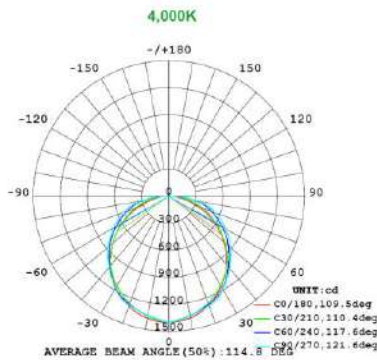

Note: The Curves indicate the illuminated area and the average illumination when the luminaire is at different distance.

Note: The Curves indicate the illuminated area and the average illumination when the luminaire is at different distance.

2x2 19W

Note: The Curves indicate the illuminated area and the average illumination when the luminaire is at different distance.

Note: The Curves indicate the illuminated area and the average illumination when the luminaire is at different distance.

Note: The Curves indicate the illuminated area and the average illumination when the luminaire is at different distance.

2x2 24W

2x2 29W

2x4 24W

2x4 29W

2x4 32W

2x4 39W

MOUNTING OPTIONS