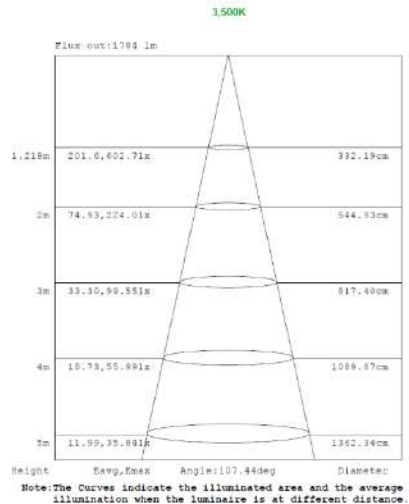

Series	Size	Dimming	1x4 Wattage	2x2 Wattage	2x4 Wattage	Color Temperature
LOC-TROF	14 = 1x4 22 = 2x2 24 = 2x4	D = Dimmable	15W 19W 24W 29W	15W 19W 24W 29W	24W 29W 32W 39W	3500K 4000K 5000K

MEASUREMENTS

MODEL	QUANTITY	WEIGHT	UPC CODE
LOC-14TROF-DMWMCCT	1	lbs	00815586029921
LOC-22TROF-DMWMCCT	1	7.4 lbs	00815586020638
LOC-24TROF-DMWMCCT	1	11.15 lbs	00815586020553

1x4 15W

1x4 19W

1x4 24W

1x4 29W

2x2 15W

Note: The Curves indicate the illuminated area and the average illumination when the luminaire is at different distance.

Note: The Curves indicate the illuminated area and the average illumination when the luminaire is at different distance.

Note: The Curves indicate the illuminated area and the average illumination when the luminaire is at different distance.

2x2 19W

Note: The Curves indicate the illuminated area and the average illumination when the luminaire is at different distance.

Note: The Curves indicate the illuminated area and the average illumination when the luminaire is at different distance.