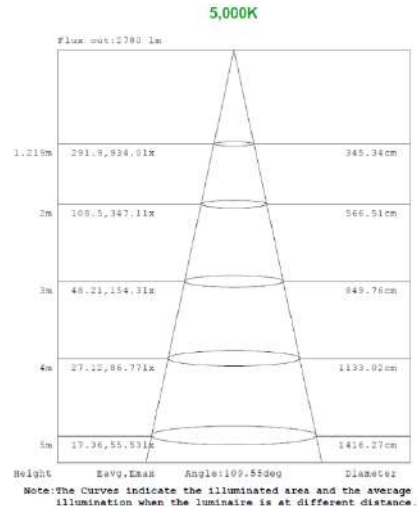

Note: The Curves indicate the illuminated area and the average illumination when the luminaire is at different distance.

Note: The Curves indicate the illuminated area and the average illumination when the luminaire is at different distance.

2x2 19W

Note: The Curves indicate the illuminated area and the average illumination when the luminaire is at different distance.

Note: The Curves indicate the illuminated area and the average illumination when the luminaire is at different distance.

Note: The Curves indicate the illuminated area and the average illumination when the luminaire is at different distance.

2x2 24W

2x2 29W

2x4 24W

2x4 29W

2x4 32W

2x4 39W

MOUNTING OPTIONS