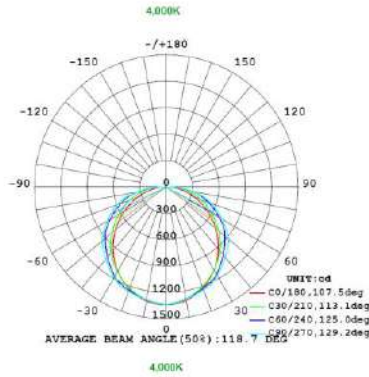

Series	Size	Dimming	1x4 Wattage	2x2 Wattage	2x4 Wattage	Color Temperature
LOC-TROF	14 = 1x4 22 = 2x2 24 = 2x4	D = Dimmable	15W 19W 24W 29W	15W 19W 24W 29W	24W 29W 32W 39W	3500K 4000K 5000K

MEASUREMENTS

MODEL	QUANTITY	WEIGHT	UPC CODE
LOC-14TROF-DMWMCCT	1	lbs	00815586029921
LOC-22TROF-DMWMCCT	1	7.4 lbs	00815586020638
LOC-24TROF-DMWMCCT	1	11.15 lbs	00815586020553

1x4 15W

1x4 19W

1x4 24W

1x4 29W

2x2 15W

Note: The Curves indicate the illuminated area and the average illumination when the luminaire is at different distance.

Note: The Curves indicate the illuminated area and the average illumination when the luminaire is at different distance.

Note: The Curves indicate the illuminated area and the average illumination when the luminaire is at different distance.

2x2 19W

Note: The Curves indicate the illuminated area and the average illumination when the luminaire is at different distance.

Note: The Curves indicate the illuminated area and the average illumination when the luminaire is at different distance.