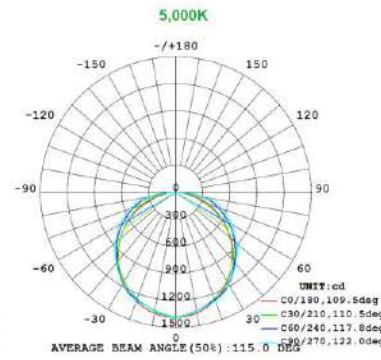

Note: The Curves indicate the illuminated area and the average illumination when the luminaire is at different distance.

Note: The Curves indicate the illuminated area and the average illumination when the luminaire is at different distance.

2x2 19W

Note: The Curves indicate the illuminated area and the average illumination when the luminaire is at different distance.

Note: The Curves indicate the illuminated area and the average illumination when the luminaire is at different distance.

Note: The Curves indicate the illuminated area and the average illumination when the luminaire is at different distance.

2x2 24W

2x2 29W

2x4 24W

2x4 29W

2x4 32W

2x4 39W

MOUNTING OPTIONS