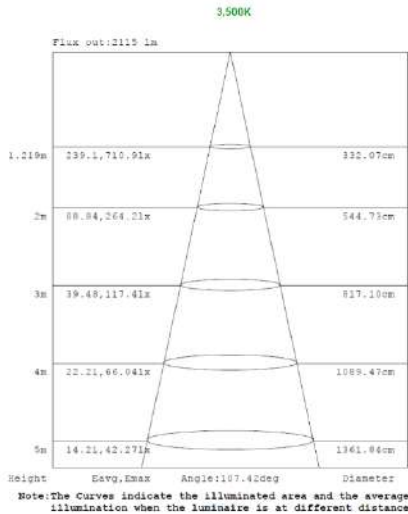

MODEL	QUANTITY	WEIGHT	UPC CODE
LOC-14TROF-DMWMCCT	1	lbs	00815586029921
LOC-22TROF-DMWMCCT	1	7.4 lbs	00815586020638
LOC-24TROF-DMWMCCT	1	11.15 lbs	00815586020553

1x4 15W

1x4 19W

1x4 24W

1x4 29W

2x2 15W

Note: The Curves indicate the illuminated area and the average illumination when the luminaire is at different distance.

Note: The Curves indicate the illuminated area and the average illumination when the luminaire is at different distance.

Note: The Curves indicate the illuminated area and the average illumination when the luminaire is at different distance.

2x2 19W

Note: The Curves indicate the illuminated area and the average illumination when the luminaire is at different distance.

Note: The Curves indicate the illuminated area and the average illumination when the luminaire is at different distance.