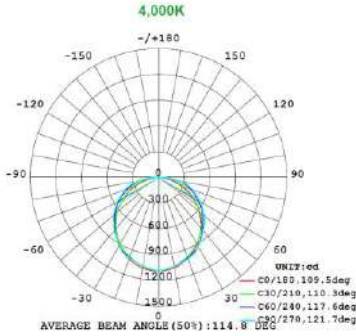

Note: The Curves indicate the illuminated area and the average illumination when the luminaire is at different distance.

Note: The Curves indicate the illuminated area and the average illumination when the luminaire is at different distance.

2x2 19W

Note: The Curves indicate the illuminated area and the average illumination when the luminaire is at different distance.

Note: The Curves indicate the illuminated area and the average illumination when the luminaire is at different distance.

Note: The Curves indicate the illuminated area and the average illumination when the luminaire is at different distance.

2x2 24W

2x2 29W

2x4 24W

2x4 29W

2x4 32W

2x4 39W

MOUNTING OPTIONS