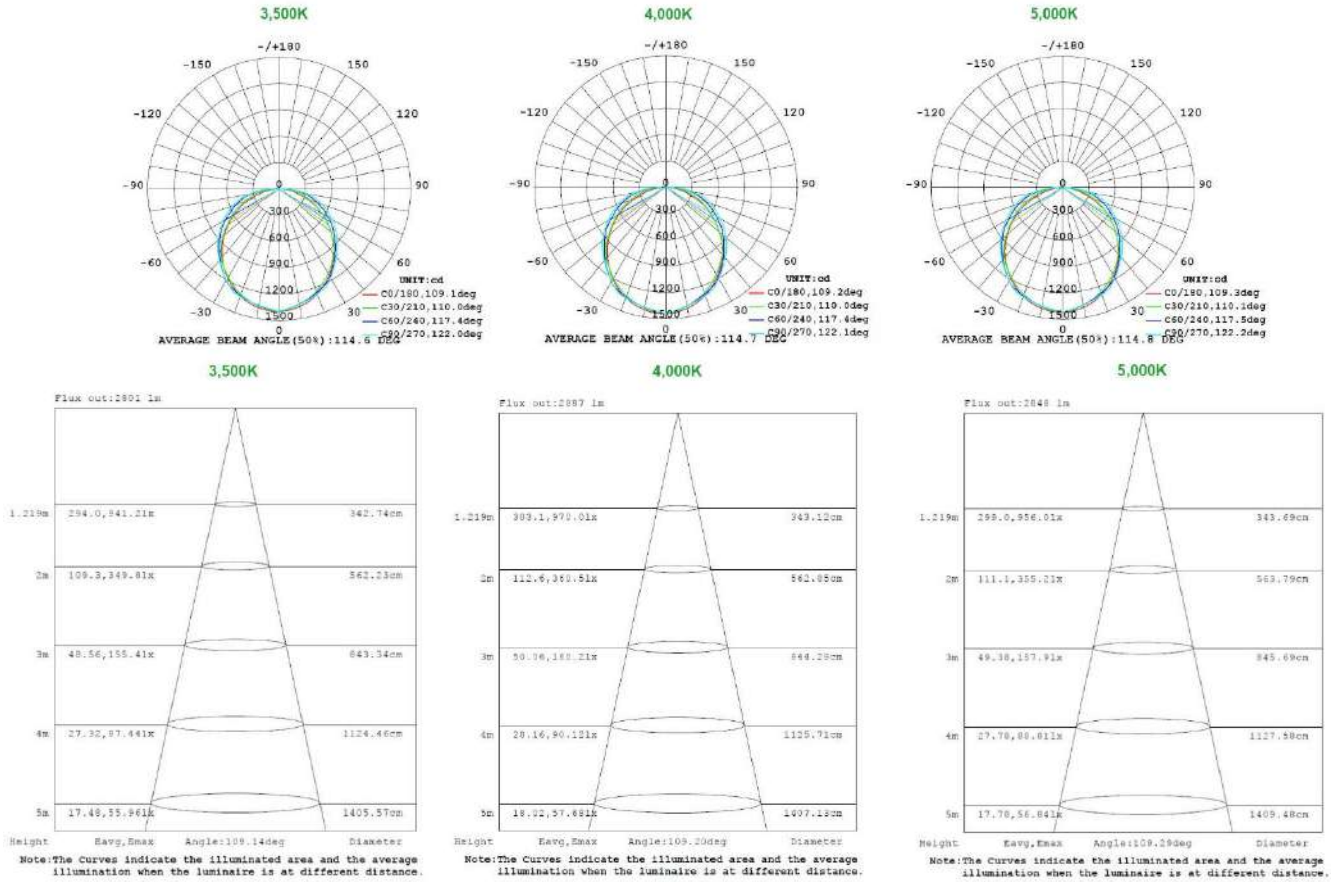

Note: The Curves indicate the illuminated area and the average illumination when the luminaire is at different distance.

Note: The Curves indicate the illuminated area and the average illumination when the luminaire is at different distance.

2x2 19W

Note: The Curves indicate the illuminated area and the average illumination when the luminaire is at different distance.

Note: The Curves indicate the illuminated area and the average illumination when the luminaire is at different distance.

Note: The Curves indicate the illuminated area and the average illumination when the luminaire is at different distance.

2x2 24W

2x2 29W

2x4 24W

2x4 29W

2x4 32W

2x4 39W

MOUNTING OPTIONS