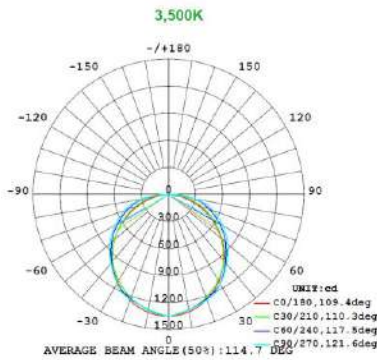

Note: The Curves indicate the illuminated area and the average illumination when the luminaire is at different distance.

Note: The Curves indicate the illuminated area and the average illumination when the luminaire is at different distance.

2x2 19W

Note: The Curves indicate the illuminated area and the average illumination when the luminaire is at different distance.

Note: The Curves indicate the illuminated area and the average illumination when the luminaire is at different distance.

Note: The Curves indicate the illuminated area and the average illumination when the luminaire is at different distance.

2x2 24W

2x2 29W

2x4 24W

2x4 29W

2x4 32W

2x4 39W

MOUNTING OPTIONS