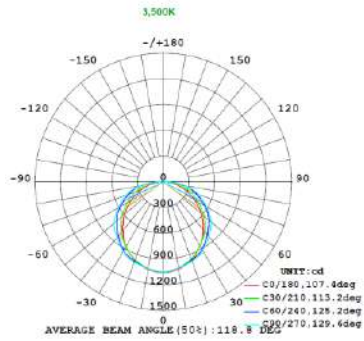

Series	Size	Dimming	1x4 Wattage	2x2 Wattage	2x4 Wattage	Color Temperature
LOC-TROF	14 = 1x4 22 = 2x2 24 = 2x4	D = Dimmable	15W 19W 24W 29W	15W 19W 24W 29W	24W 29W 32W 39W	3500K 4000K 5000K

MEASUREMENTS

MODEL	QUANTITY	WEIGHT	UPC CODE
LOC-14TROF-DMWMCCT	1	lbs	00815586029921
LOC-22TROF-DMWMCCT	1	7.4 lbs	00815586020638
LOC-24TROF-DMWMCCT	1	11.15 lbs	00815586020553

1x4 15W

1x4 19W

1x4 24W

1x4 29W

2x2 15W

Note: The Curves indicate the illuminated area and the average illumination when the luminaire is at different distance.

Note: The Curves indicate the illuminated area and the average illumination when the luminaire is at different distance.

Note: The Curves indicate the illuminated area and the average illumination when the luminaire is at different distance.

2x2 19W

Note: The Curves indicate the illuminated area and the average illumination when the luminaire is at different distance.

Note: The Curves indicate the illuminated area and the average illumination when the luminaire is at different distance.