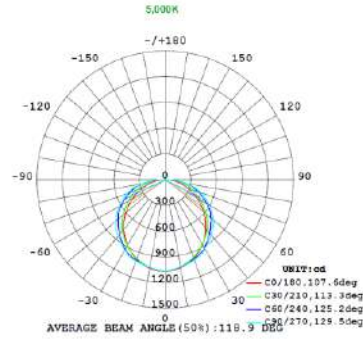

Series	Size	Dimming	1x4 Wattage	2x2 Wattage	2x4 Wattage	Color Temperature
LOC-TROF	14 = 1x4 22 = 2x2 24 = 2x4	D = Dimmable	15W 19W 24W 29W	15W 19W 24W 29W	24W 29W 32W 39W	3500K 4000K 5000K

MEASUREMENTS

MODEL	QUANTITY	WEIGHT	UPC CODE
LOC-14TROF-DMWMCCT	1	lbs	00815586029921
LOC-22TROF-DMWMCCT	1	7.4 lbs	00815586020638
LOC-24TROF-DMWMCCT	1	11.15 lbs	00815586020553

1x4 15W

1x4 19W

1x4 24W

1x4 29W

2x2 15W

Note: The Curves indicate the illuminated area and the average illumination when the luminaire is at different distance.

Note: The Curves indicate the illuminated area and the average illumination when the luminaire is at different distance.

Note: The Curves indicate the illuminated area and the average illumination when the luminaire is at different distance.

2x2 19W

Note: The Curves indicate the illuminated area and the average illumination when the luminaire is at different distance.

Note: The Curves indicate the illuminated area and the average illumination when the luminaire is at different distance.