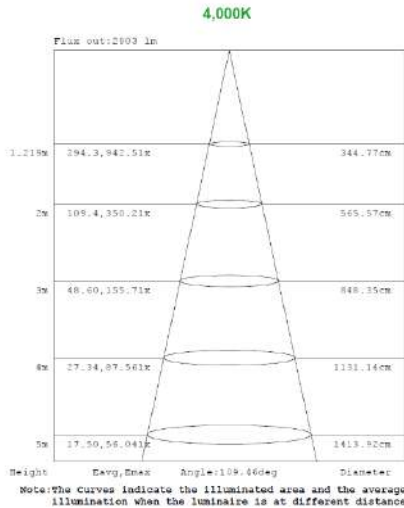

Note: The Curves indicate the illuminated area and the average illumination when the luminaire is at different distance.

Note: The Curves indicate the illuminated area and the average illumination when the luminaire is at different distance.

2x2 19W

Note: The Curves indicate the illuminated area and the average illumination when the luminaire is at different distance.

Note: The Curves indicate the illuminated area and the average illumination when the luminaire is at different distance.

Note: The Curves indicate the illuminated area and the average illumination when the luminaire is at different distance.

2x2 24W

2x2 29W

2x4 24W

2x4 29W

2x4 32W

2x4 39W

MOUNTING OPTIONS