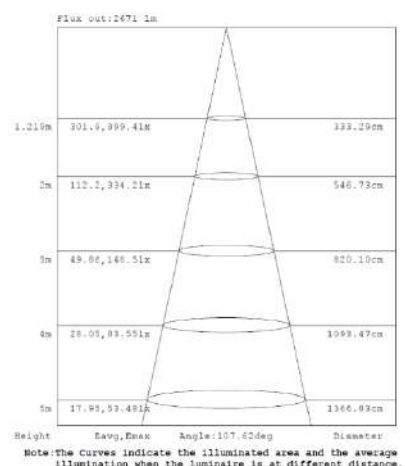

Series	Size	Dimming	1x4 Wattage	2x2 Wattage	2x4 Wattage	Color Temperature
LOC-TROF	14 = 1x4 22 = 2x2 24 = 2x4	D = Dimmable	15W 19W 24W 29W	15W 19W 24W 29W	24W 29W 32W 39W	3500K 4000K 5000K

MEASUREMENTS

MODEL	QUANTITY	WEIGHT	UPC CODE
LOC-14TROF-DMWMCCT	1	lbs	00815586029921
LOC-22TROF-DMWMCCT	1	7.4 lbs	00815586020638
LOC-24TROF-DMWMCCT	1	11.15 lbs	00815586020553

1x4 15W

1x4 19W

1x4 24W

1x4 29W

2x2 15W

Note: The Curves indicate the illuminated area and the average illumination when the luminaire is at different distance.

Note: The Curves indicate the illuminated area and the average illumination when the luminaire is at different distance.

Note: The Curves indicate the illuminated area and the average illumination when the luminaire is at different distance.

2x2 19W

Note: The Curves indicate the illuminated area and the average illumination when the luminaire is at different distance.

Note: The Curves indicate the illuminated area and the average illumination when the luminaire is at different distance.