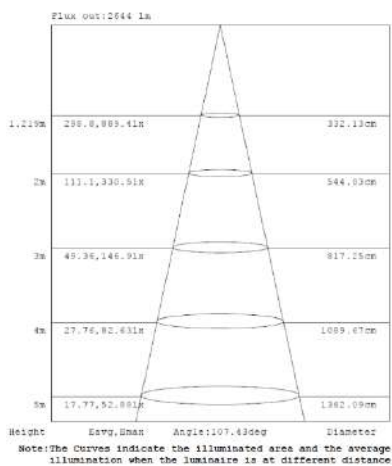

Series	Size	Dimming	1x4 Wattage	2x2 Wattage	2x4 Wattage	Color Temperature
LOC-TROF	14 = 1x4 22 = 2x2 24 = 2x4	D = Dimmable	15W 19W 24W 29W	15W 19W 24W 29W	24W 29W 32W 39W	3500K 4000K 5000K

MEASUREMENTS

MODEL	QUANTITY	WEIGHT	UPC CODE
LOC-14TROF-DMWMCCT	1	lbs	00815586029921
LOC-22TROF-DMWMCCT	1	7.4 lbs	00815586020638
LOC-24TROF-DMWMCCT	1	11.15 lbs	00815586020553

1x4 15W

1x4 19W

1x4 24W

1x4 29W

2x2 15W

Note: The Curves indicate the illuminated area and the average illumination when the luminaire is at different distance.

Note: The Curves indicate the illuminated area and the average illumination when the luminaire is at different distance.

Note: The Curves indicate the illuminated area and the average illumination when the luminaire is at different distance.

2x2 19W

Note: The Curves indicate the illuminated area and the average illumination when the luminaire is at different distance.

Note: The Curves indicate the illuminated area and the average illumination when the luminaire is at different distance.