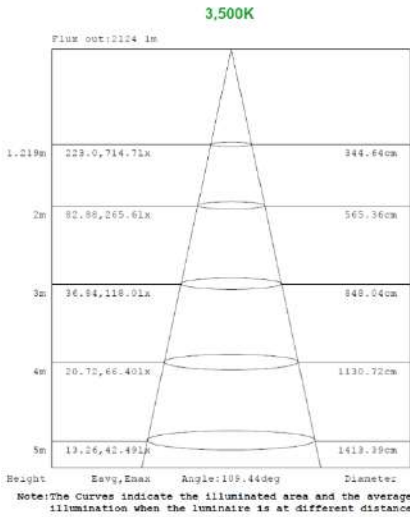

Note: The Curves indicate the illuminated area and the average illumination when the luminaire is at different distance.

Note: The Curves indicate the illuminated area and the average illumination when the luminaire is at different distance.

2x2 19W

Note: The Curves indicate the illuminated area and the average illumination when the luminaire is at different distance.

Note: The Curves indicate the illuminated area and the average illumination when the luminaire is at different distance.

Note: The Curves indicate the illuminated area and the average illumination when the luminaire is at different distance.

2x2 24W

2x2 29W

2x4 24W

2x4 29W

2x4 32W

2x4 39W

MOUNTING OPTIONS