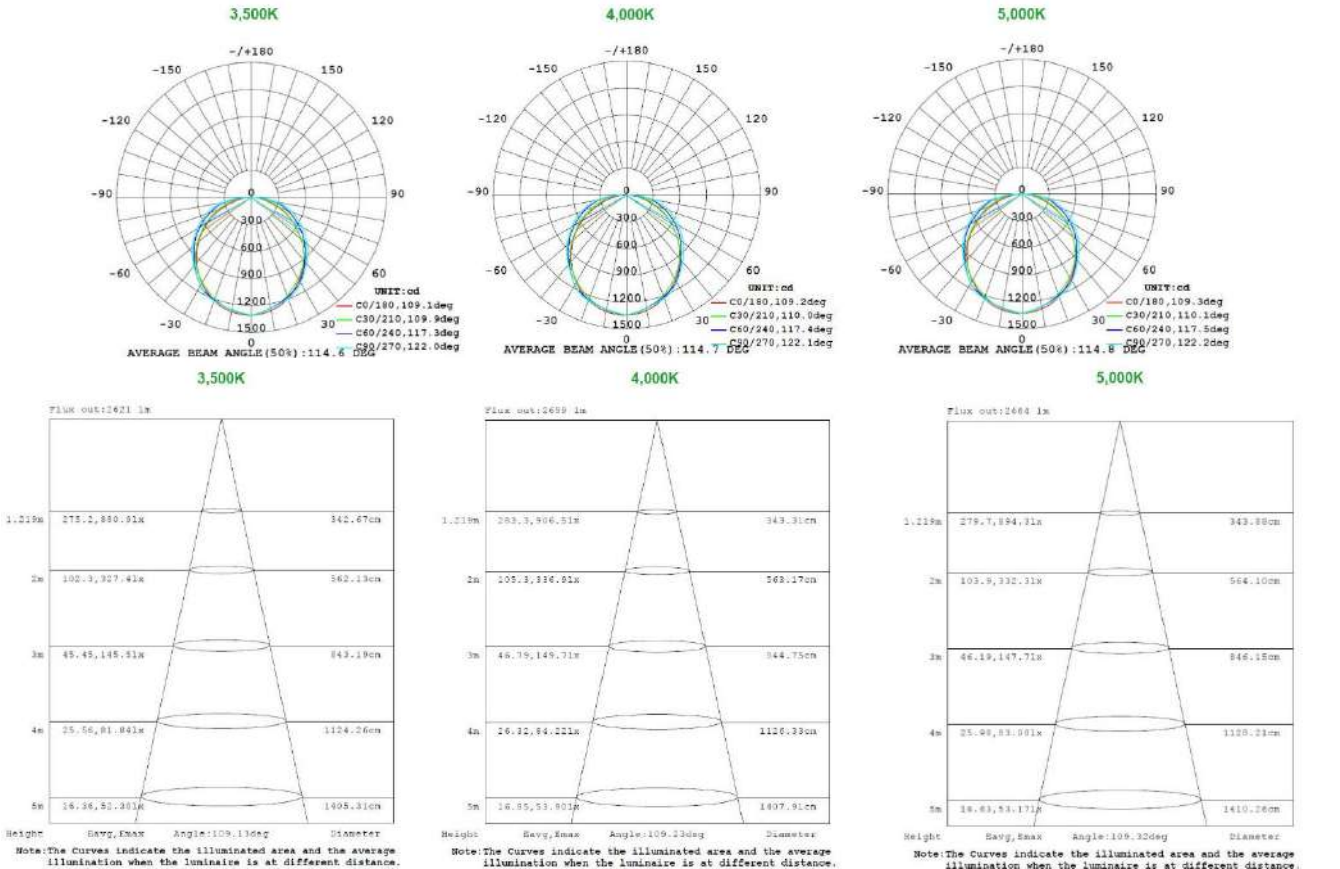

Note: The Curves indicate the illuminated area and the average illumination when the luminaire is at different distance.

Note: The Curves indicate the illuminated area and the average illumination when the luminaire is at different distance.

2x2 19W

Note: The Curves indicate the illuminated area and the average illumination when the luminaire is at different distance.

Note: The Curves indicate the illuminated area and the average illumination when the luminaire is at different distance.

Note: The Curves indicate the illuminated area and the average illumination when the luminaire is at different distance.

2x2 24W

2x2 29W

2x4 24W

2x4 29W

2x4 32W

2x4 39W

MOUNTING OPTIONS