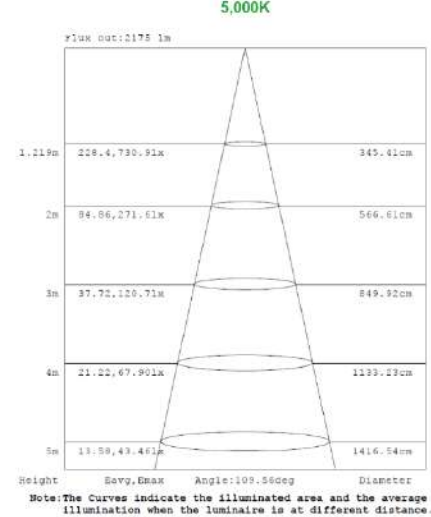

Note: The Curves indicate the illuminated area and the average illumination when the luminaire is at different distance.

Note: The Curves indicate the illuminated area and the average illumination when the luminaire is at different distance.

2x2 19W

Note: The Curves indicate the illuminated area and the average illumination when the luminaire is at different distance.

Note: The Curves indicate the illuminated area and the average illumination when the luminaire is at different distance.

Note: The Curves indicate the illuminated area and the average illumination when the luminaire is at different distance.

2x2 24W

2x2 29W

2x4 24W

2x4 29W

2x4 32W

2x4 39W

MOUNTING OPTIONS