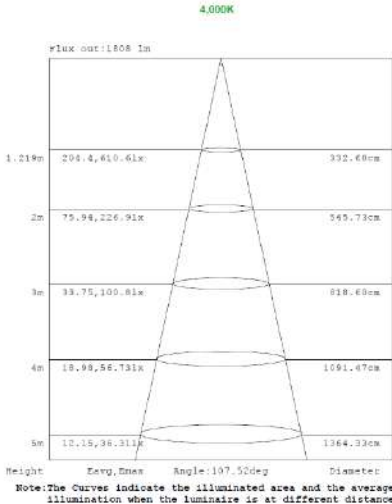

Series	Size	Dimming	1x4 Wattage	2x2 Wattage	2x4 Wattage	Color Temperature
LOC-TROF	14 = 1x4 22 = 2x2 24 = 2x4	D = Dimmable	15W 19W 24W 29W	15W 19W 24W 29W	24W 29W 32W 39W	3500K 4000K 5000K

MEASUREMENTS

MODEL	QUANTITY	WEIGHT	UPC CODE
LOC-14TROF-DMWMCCT	1	lbs	00815586029921
LOC-22TROF-DMWMCCT	1	7.4 lbs	00815586020638
LOC-24TROF-DMWMCCT	1	11.15 lbs	00815586020553

1x4 15W

1x4 19W

1x4 24W

1x4 29W

2x2 15W

Note: The Curves indicate the illuminated area and the average illumination when the luminaire is at different distance.

Note: The Curves indicate the illuminated area and the average illumination when the luminaire is at different distance.

Note: The Curves indicate the illuminated area and the average illumination when the luminaire is at different distance.

2x2 19W

Note: The Curves indicate the illuminated area and the average illumination when the luminaire is at different distance.

Note: The Curves indicate the illuminated area and the average illumination when the luminaire is at different distance.