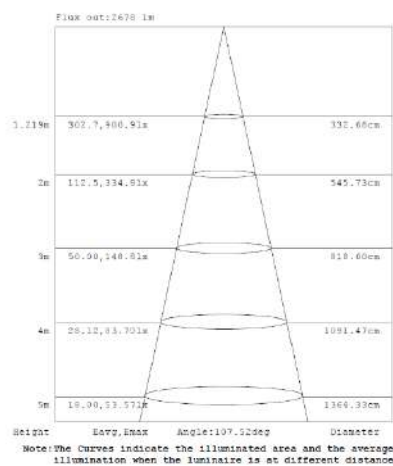

Series	Size	Dimming	1x4 Wattage	2x2 Wattage	2x4 Wattage	Color Temperature
LOC-TROF	14 = 1x4 22 = 2x2 24 = 2x4	D = Dimmable	15W 19W 24W 29W	15W 19W 24W 29W	24W 29W 32W 39W	3500K 4000K 5000K

MEASUREMENTS

MODEL	QUANTITY	WEIGHT	UPC CODE
LOC-14TROF-DMWMCCT	1	lbs	00815586029921
LOC-22TROF-DMWMCCT	1	7.4 lbs	00815586020638
LOC-24TROF-DMWMCCT	1	11.15 lbs	00815586020553

1x4 15W

1x4 19W

1x4 24W

1x4 29W

2x2 15W

Note: The Curves indicate the illuminated area and the average illumination when the luminaire is at different distance.

Note: The Curves indicate the illuminated area and the average illumination when the luminaire is at different distance.

Note: The Curves indicate the illuminated area and the average illumination when the luminaire is at different distance.

2x2 19W

Note: The Curves indicate the illuminated area and the average illumination when the luminaire is at different distance.

Note: The Curves indicate the illuminated area and the average illumination when the luminaire is at different distance.